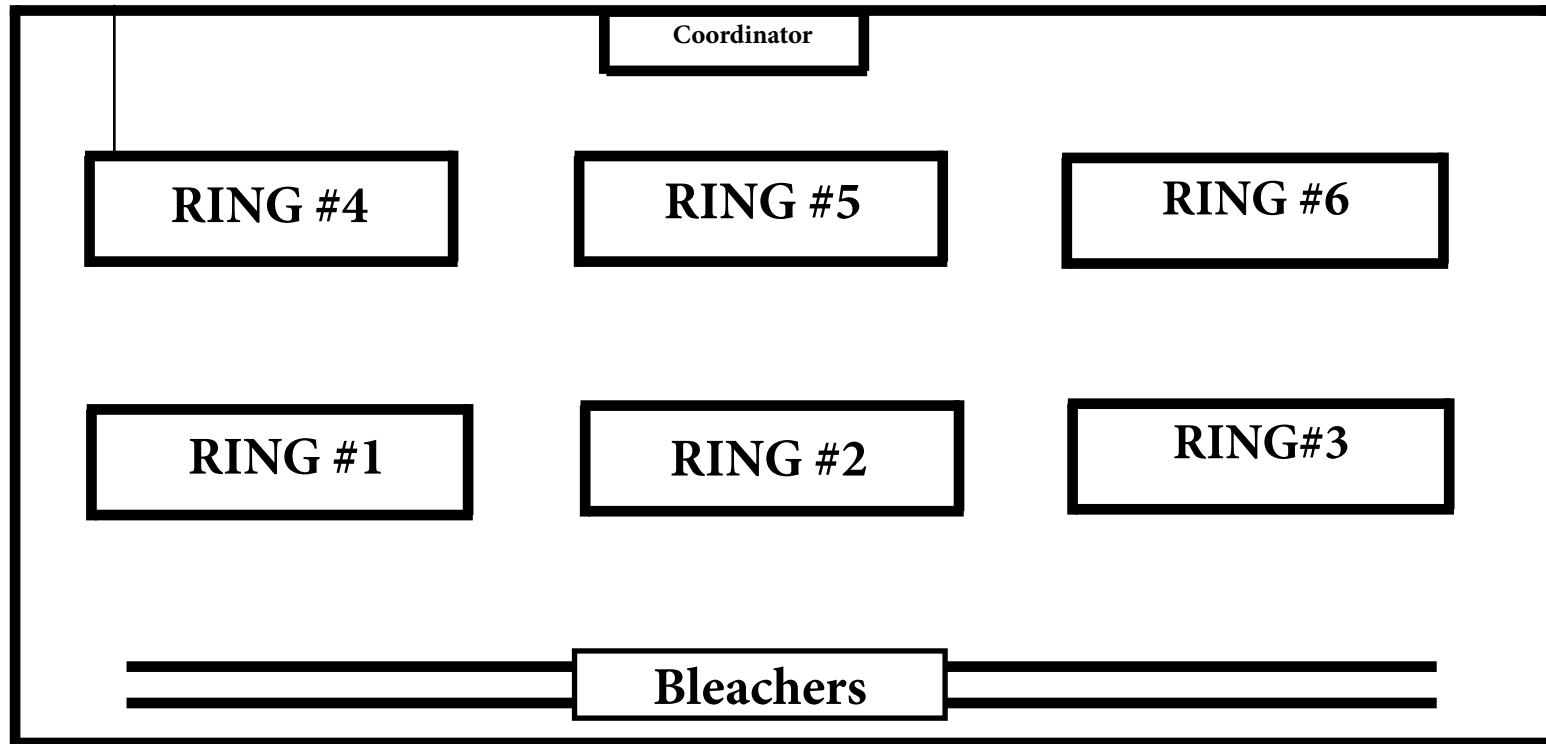

“New England” ICMAC Ring Assignment

Ring #1 - All Traditional & Wushu Peewee & Kids Divisions

Ring #2 - All Traditional & Wushu Juniors Divisions

Ring #3 - Tai Chi Empty Hands & Weapons Divisions

Ring #4 - All Traditional & Wushu Teens Divisions

Ring #5 - All Traditional & Wushu Adults Divisions

Ring #6 - Xing Yi -Bagua - Liuhe Bafa Divisions

To expedite the flow of the competition, Ring Assignment is subject to change!